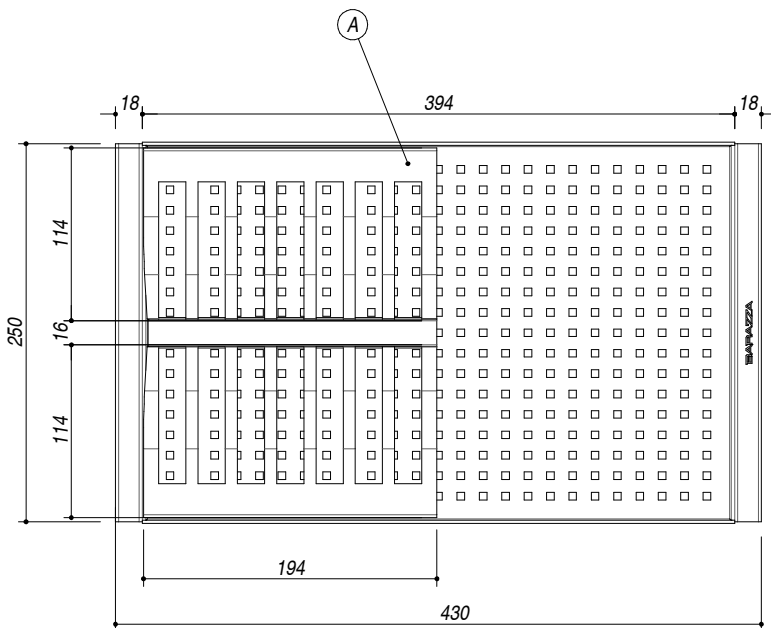

SCALA DISEGNO 1:5
DRAWING SCALE

TUTTE LE MISURE IN mm
ALL MEASURES IN mm

TOLLERANZA LINEARE: ± 0.5 mm
LINEAR TOLLERANCE

TOLLERANZA ANGOLARE: ± 0.2 °
ANGULAR TOLLERANCE

PER QUALSIASI CONTESTAZIONE SI FARA' RIFERIMENTO ESCLUSIVAMENTE A QUESTO DISEGNO
For any dispute the company will refer exclusively to this drawing