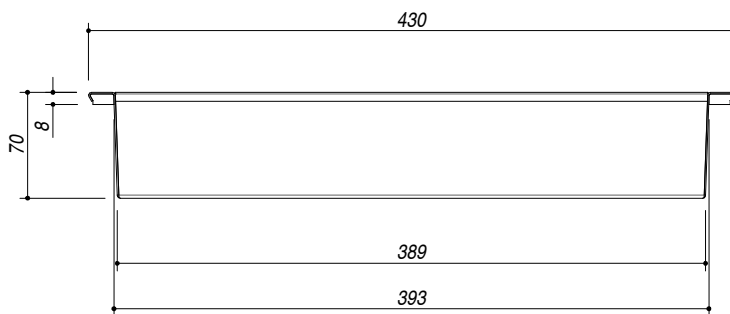

SCALA DISEGNO 1:5
DRAWING SCALE

TUTTE LE MISURE IN mm
ALL MEASURES IN mm

TOLLERANZA LINEARE: ± 0.5 mm
LINEAR TOLLERANCE

TOLLERANZA ANGOLARE: ± 0.2 °
ANGULAR TOLLERANCE

PER QUALSIASI CONTESTAZIONE SI FARA' RIFERIMENTO ESCLUSIVAMENTE A QUESTO DISEGNO
For any dispute the company will refer exclusively to this drawing