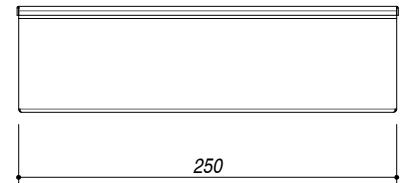

SCALA DISEGNO 1:5
DRAWING SCALE

TUTTE LE MISURE IN mm
ALL MEASURES IN mm

TOLLERANZA LINEARE: ± 0.5 mm
LINEAR TOLLERANCE

TOLLERANZA ANGOLARE: ± 0.2 °
ANGULAR TOLLERANCE

PER QUALSIASI CONTESTAZIONE SI FARA' RIFERIMENTO ESCLUSIVAMENTE A QUESTO DISEGNO
For any dispute the company will refer exclusively to this drawing