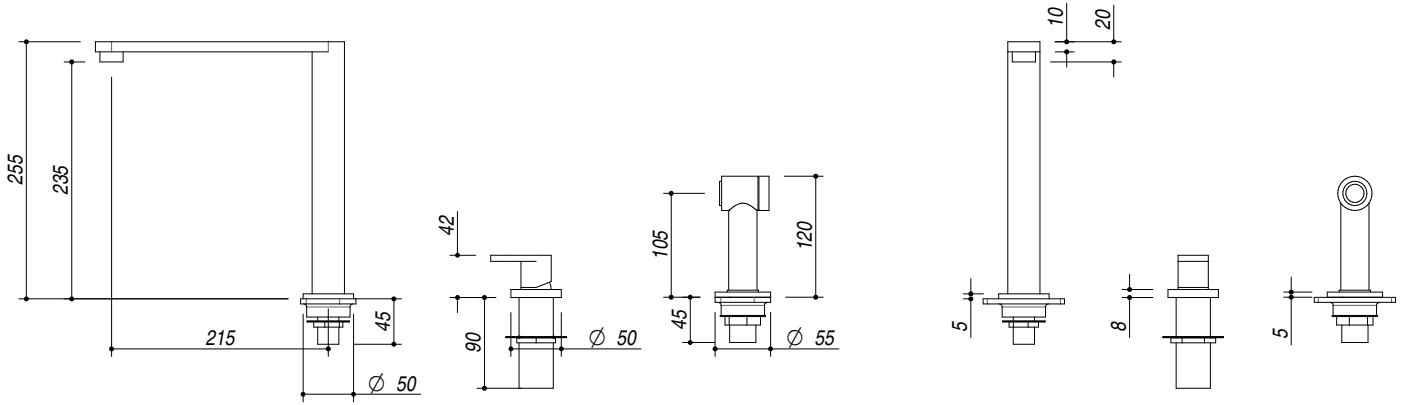

1RUBMBFRK

DESCRIZIONE Rubinetto Miscelatore B-FREE KIT
DESCRIPTION B-FREE KIT mixer tap

PESO LORDO 3.9 kg
GROSS WEIGHT

DIMENSIONI IMBALLO 425x270x65 mm
PACKAGING DIMENSIONS

FINITURA INOX SATINATO
SATIN STAINLESS STEEL FINISH

- **Cartuccia: dischi ceramici (Ceramic disc cartridge)**
- **Rotazione canna: 360° (Top rotation: 360°)**
- **Base rubinetto: Ø 50 mm (Tap Base)**
- **Base comando: Ø 50 mm (Controls base Base)**
- **Base doccia: Ø 55 mm (Spray Base)**
- **Foro Rubinetto: Ø 35 mm (Tap Hole)**
- **Interasse fori: 120-500 mm (Distance between the holes)**
- **Portata media doccia: 5-7 litri/min (Spray average flow: 7-5 l/min)**

SCALA DISEGNO 1:7.5
DRAWING SCALE

TUTTE LE MISURE IN mm
ALL MEASURES IN mm

TOLLERANZA LINEARE: ± 0.5 mm
LINEAR TOLERANCE

TOLLERANZA ANGOLARE: ± 0.2 °
ANGULAR TOLERANCE