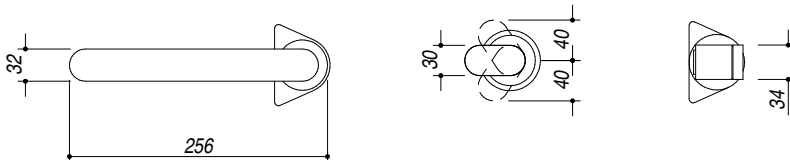

1RUBMBFRK

DESCRIZIONE Rubinetto Miscelatore B-FREE KIT
DESCRIPTION B-FREE KIT mixer tap

PESO LORDO 3.9 kg
GROSS WEIGHT

DIMENSIONI IMBALLO 425x270x65 mm
PACKAGING DIMENSIONS

FINITURA INOX SATINATO
SATIN STAINLESS STEEL FINISH

- **Cartuccia: dischi ceramici (Ceramic disc cartridge)**
- **Rotazione canna: 360° (Top rotation: 360°)**
- **Base rubinetto: Ø 50 mm (Tap Base)**
- **Base comando: Ø 50 mm (Controls base Base)**
- **Base doccia: Ø 55 mm (Spray Base)**
- **Foro Rubinetto: Ø 35 mm (Tap Hole)**
- **Interasse fori: 120-500 mm (Distance between the holes)**
- **Portata media doccia: 5-7 litri/min (Spray average flow: 7-5 l/min)**

SCALA DISEGNO 1:7.5
DRAWING SCALE

TUTTE LE MISURE IN mm
ALL MEASURES IN mm

TOLLERANZA LINEARE: ± 0.5 mm
LINEAR TOLERANCE

TOLLERANZA ANGOLARE: ± 0.2 °
ANGULAR TOLERANCE