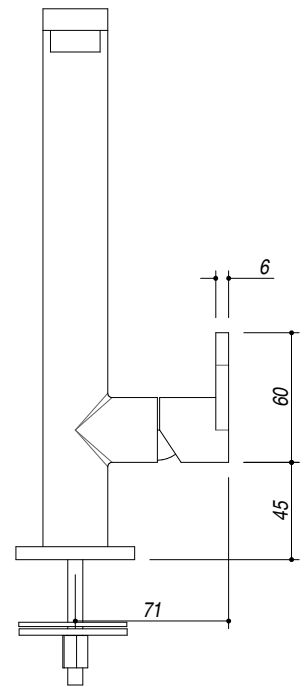

1RUBMBF1

DESCRIZIONE Rubinetto Miscelatore B-FREE ONE
DESCRIPTION B-FREE ONE mixer tap

PESO LORDO 2.6 kg
GROSS WEIGHT

DIMENSIONI IMBALLO 430x270x70 mm
PACKAGING DIMENSIONS

1RUBMBF1 FINITURA INOX SATINATO SATIN STAINLESS STEEL FINISH
 1RUBMBF1C CROMATO CHROMED
 - **Cartuccia: dischi ceramici (Ceramic disc cartridge)**
 - **Rotazione canna: 360° (Top rotation: 360°)**
 - **Base rubinetto: ø 50 mm (Tap Base)**
 - **Foro Rubinetto: ø 35 mm (Tap Hole)**
 - **Portata media: 8.7 litri / min (Average Flow: 8.7 l/min)**

SCALA DISEGNO
DRAWING SCALE

1:3.5

TUTTE LE MISURE IN mm
ALL MEASURES IN mm

TOLLERANZA LINEARE: ± 0.5 mm
LINEAR TOLLERANCE

TOLLERANZA ANGOLARE: ± 0.2 °
ANGULAR TOLLERANCE