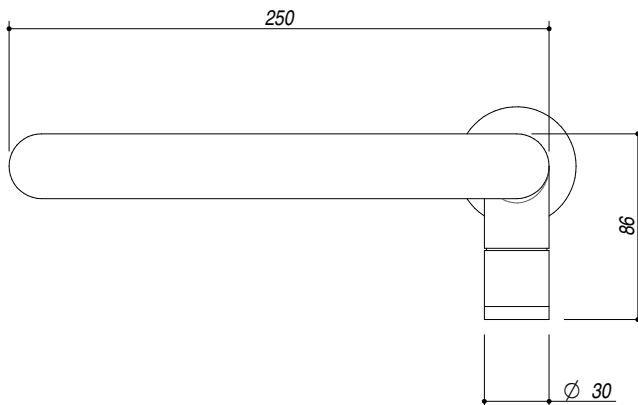

1RUBMBF1

DESCRIZIONE Rubinetto Miscelatore B-FREE ONE
DESCRIPTION B-FREE ONE mixer tap

PESO LORDO 2.6 kg
GROSS WEIGHT

DIMENSIONI IMBALLO 430x270x70 mm
PACKAGING DIMENSIONS

1RUBMBF1 FINITURA INOX SATINATO SATIN STAINLESS STEEL FINISH
 1RUBMBF1C CROMATO CHROMED
 - **Cartuccia: dischi ceramici (Ceramic disc cartridge)**
 - **Rotazione canna: 360° (Top rotation: 360°)**
 - **Base rubinetto: ø 50 mm (Tap Base)**
 - **Foro Rubinetto: ø 35 mm (Tap Hole)**
 - **Portata media: 8.7 litri / min (Average Flow: 8.7 l/min)**

SCALA DISEGNO
DRAWING SCALE

1:3.5

TUTTE LE MISURE IN mm
ALL MEASURES IN mm

TOLLERANZA LINEARE: ± 0.5 mm
LINEAR TOLLERANCE

TOLLERANZA ANGOLARE: ± 0.2 °
ANGULAR TOLLERANCE