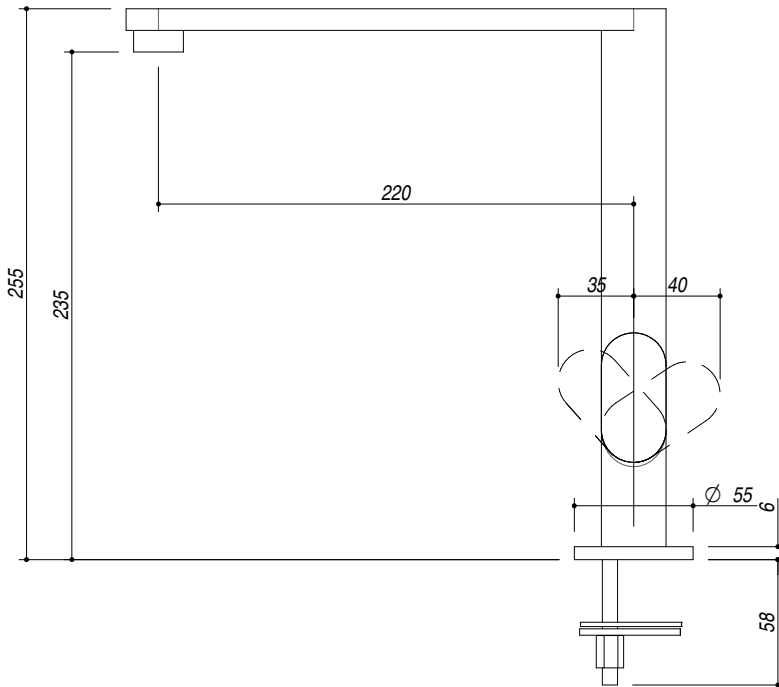

1RUBMBF1

DESCRIZIONE Rubinetto Miscelatore B-FREE ONE
DESCRIPTION B-FREE ONE mixer tap

PESO LORDO 2.6 kg
GROSS WEIGHT

DIMENSIONI IMBALLO 430x270x70 mm
PACKAGING DIMENSIONS

1RUBMBF1 FINITURA INOX SATINATO SATIN STAINLESS STEEL FINISH
 1RUBMBF1C CROMATO CHROMED
 - **Cartuccia: dischi ceramici (Ceramic disc cartridge)**
 - **Rotazione canna: 360° (Top rotation: 360°)**
 - **Base rubinetto: ø 50 mm (Tap Base)**
 - **Foro Rubinetto: ø 35 mm (Tap Hole)**
 - **Portata media: 8.7 litri / min (Average Flow: 8.7 l/min)**

SCALA DISEGNO
DRAWING SCALE

1:3.5

TUTTE LE MISURE IN mm
ALL MEASURES IN mm

TOLLERANZA LINEARE: ± 0.5 mm
LINEAR TOLLERANCE

TOLLERANZA ANGOLARE: ± 0.2 °
ANGULAR TOLLERANCE