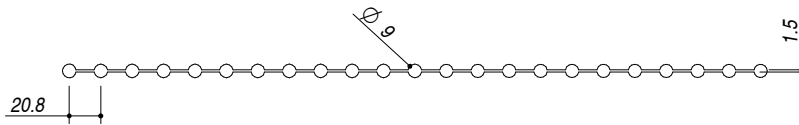

SCALA DISEGNO 1:5
DRAWING SCALE

TUTTE LE MISURE IN mm
ALL MEASURES IN mm

TOLLERANZA LINEARE: ± 0.5 mm
LINEAR TOLERANCE

TOLLERANZA ANGOLARE: ± 0.2 °
ANGULAR TOLERANCE

PER QUALSIASI CONTESTAZIONE SI FARA' RIFERIMENTO ESCLUSIVAMENTE A QUESTO DISEGNO
For any dispute the company will refer exclusively to this drawing