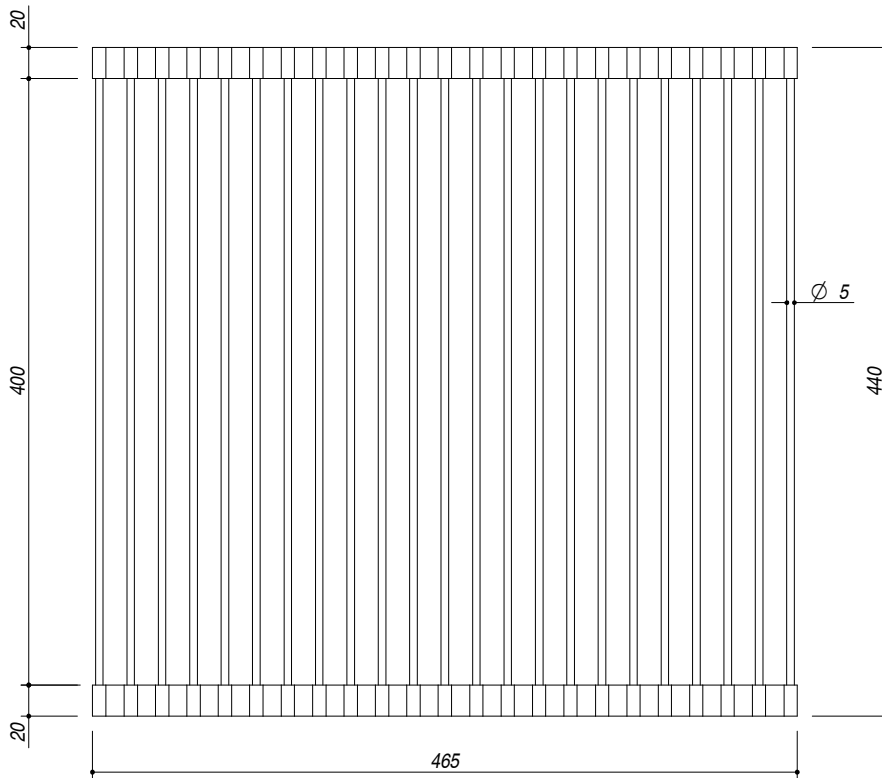

SCALA DISEGNO 1:5
DRAWING SCALE

TUTTE LE MISURE IN mm
ALL MEASURES IN mm

TOLLERANZA LINEARE: ± 0.5 mm
LINEAR TOLERANCE

TOLLERANZA ANGOLARE: ± 0.2 °
ANGULAR TOLERANCE

PER QUALSIASI CONTESTAZIONE SI FARA' RIFERIMENTO ESCLUSIVAMENTE A QUESTO DISEGNO
For any dispute the company will refer exclusively to this drawing