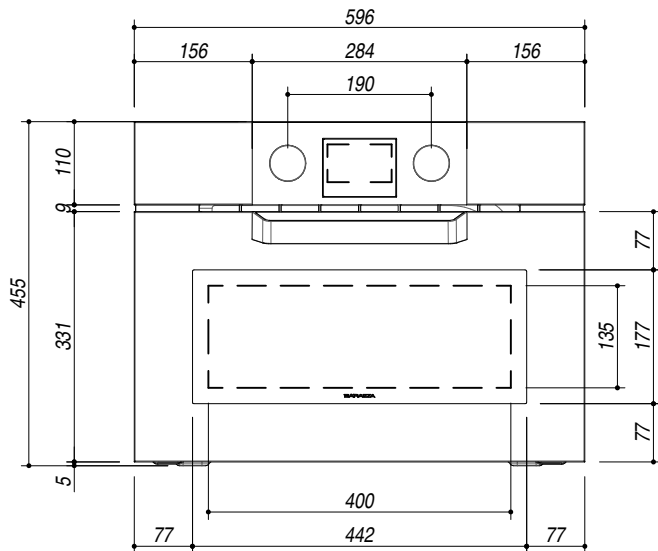

## 1FEV\_MC

**DESCRIZIONE** Forno Microonde Combinato Icon Steel Incasso da 45  
**DESCRIPTION** 45cm built-in Icon Steel Combined Microwave Oven

**PESO LORDO** 38,5 Kg **DIMENSIONI IMBALLO** 650x650x530 mm  
**GROSS WEIGHT** **PACKAGING DIMENSIONS**

**SCALA DISEGNO** 1:10 **TUTTE LE MISURE IN mm**  
**DRAWING SCALE** **ALL MEASURES IN mm**

**TOLLERANZA LINEARE:** ± 0.5 mm  
**LINEAR TOLLERANCE**

**TOLLERANZA ANGOLARE:** ± 0.2 °  
**ANGULAR TOLLERANCE**