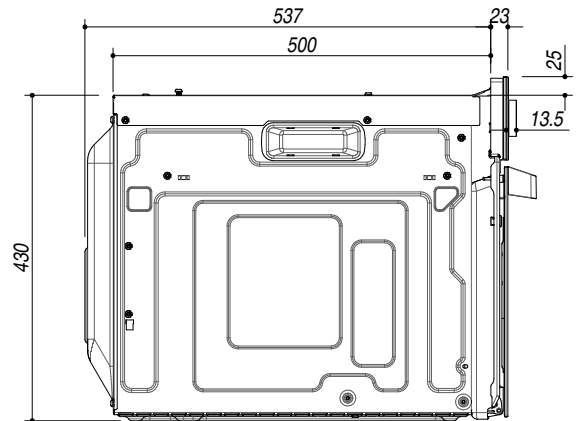

## 1FEV\_MC

**DESCRIZIONE** Forno Microonde Combinato Icon Steel Incasso da 45  
**DESCRIPTION** 45cm built-in Icon Steel Combined Microwave Oven

**PESO LORDO** 38,5 Kg **DIMENSIONI IMBALLO** 650x650x530 mm  
**GROSS WEIGHT** **PACKAGING DIMENSIONS**

**SCALA DISEGNO** 1:10 **TUTTE LE MISURE IN mm**  
**DRAWING SCALE** **ALL MEASURES IN mm**

**TOLLERANZA LINEARE:** ± 0.5 mm  
**LINEAR TOLLERANCE**

**TOLLERANZA ANGOLARE:** ± 0.2 °  
**ANGULAR TOLLERANCE**