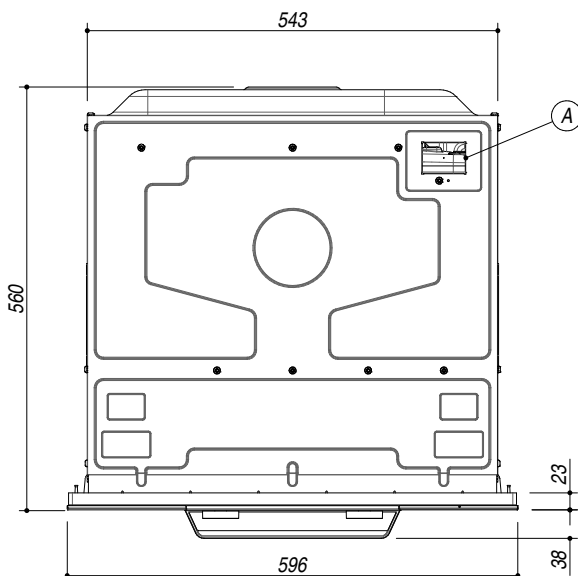

## 1FEV\_MC

**DESCRIZIONE** Forno Microonde Combinato Icon Steel Incasso da 45  
**DESCRIPTION** 45cm built-in Icon Steel Combined Microwave Oven

**PESO LORDO** 38,5 Kg **DIMENSIONI IMBALLO** 650x650x530 mm  
**GROSS WEIGHT** **PACKAGING DIMENSIONS**

**SCALA DISEGNO** 1:10 **TUTTE LE MISURE IN mm**  
**DRAWING SCALE** **ALL MEASURES IN mm**

**TOLLERANZA LINEARE:** ± 0.5 mm  
**LINEAR TOLLERANCE**

**TOLLERANZA ANGOLARE:** ± 0.2 °  
**ANGULAR TOLLERANCE**