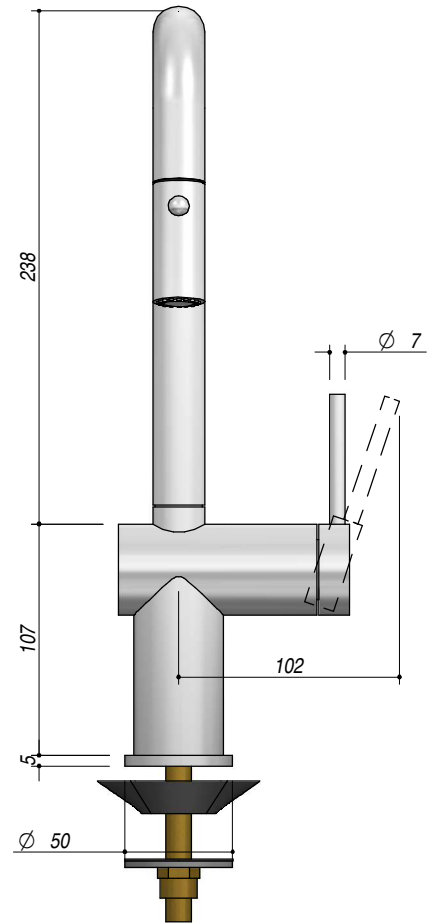

1RUBEVD

DESCRIZIONE Rubinetto miscelatore Evo Doccia
DESCRIPTION Evo Shower mixer tap

PESO LORDO 3 kg
GROSS WEIGHT

DIMENSIONI IMBALLO 430x335x65
PACKAGING DIMENSIONS

1RUBEVD FINITURA SATINATA SATIN FINISH
 1RUBEVDK FINITURA BLACK BLACK FINISH

- Cartuccia: dischi ceramici (Ceramic disc cartridge)
- Rotazione canna: 360° (Top rotation: 360°)
- Base rubinetto: Ø 50 mm (Tap Base)
- Foro Rubinetto: Ø 35 mm (Tap Hole)
- Portata media: 8 l/min (Flow rate)

SCALA DISEGNO 1:3.5
DRAWING SCALE

TUTTE LE MISURE IN mm
ALL MEASURES IN mm

TOLLERANZA LINEARE: ± 0.5 mm
LINEAR TOLERANCE

TOLLERANZA ANGOLARE: ± 0.2 °
ANGULAR TOLERANCE