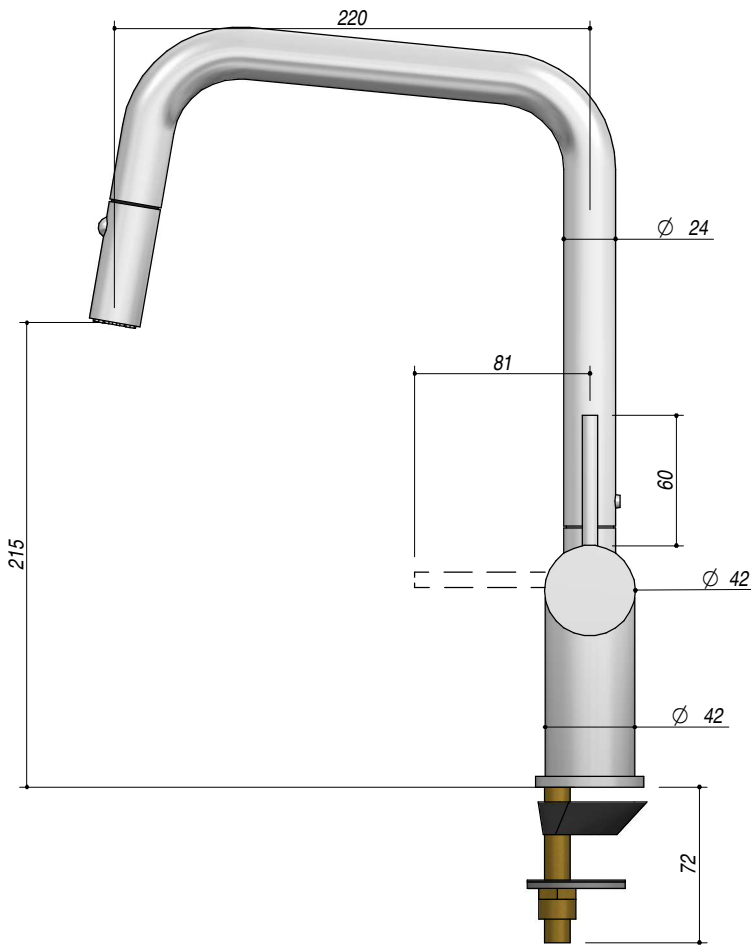

1RUBEVD

DESCRIZIONE Rubinetto miscelatore Evo Doccia
DESCRIPTION Evo Shower mixer tap

PESO LORDO 3 kg
GROSS WEIGHT

DIMENSIONI IMBALLO 430x335x65
PACKAGING DIMENSIONS

1RUBEVD FINITURA SATINATA SATIN FINISH
 1RUBEVDK FINITURA BLACK BLACK FINISH

- Cartuccia: dischi ceramici (Ceramic disc cartridge)
- Rotazione canna: 360° (Top rotation: 360°)
- Base rubinetto: Ø 50 mm (Tap Base)
- Foro Rubinetto: Ø 35 mm (Tap Hole)
- Portata media: 8 l/min (Flow rate)

SCALA DISEGNO 1:3.5
DRAWING SCALE

TUTTE LE MISURE IN mm
ALL MEASURES IN mm

TOLLERANZA LINEARE: ± 0.5 mm
LINEAR TOLERANCE

TOLLERANZA ANGOLARE: ± 0.2 °
ANGULAR TOLERANCE