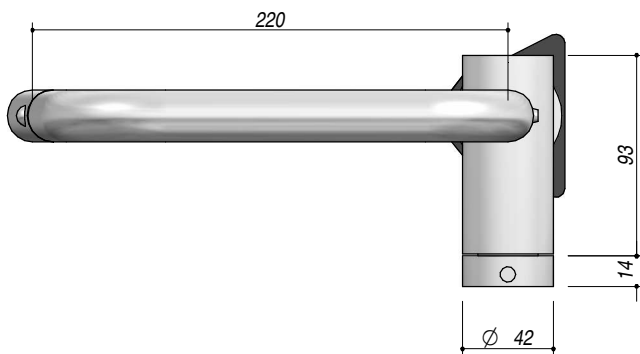

1RUBEVD

DESCRIZIONE Rubinetto miscelatore Evo Doccia
DESCRIPTION Evo Shower mixer tap

PESO LORDO 3 kg
GROSS WEIGHT

DIMENSIONI IMBALLO 430x335x65
PACKAGING DIMENSIONS

1RUBEVD FINITURA SATINATA SATIN FINISH
 1RUBEVDK FINITURA BLACK BLACK FINISH

- Cartuccia: dischi ceramici (Ceramic disc cartridge)
- Rotazione canna: 360° (Top rotation: 360°)
- Base rubinetto: Ø 50 mm (Tap Base)
- Foro Rubinetto: Ø 35 mm (Tap Hole)
- Portata media: 8 l/min (Flow rate)

SCALA DISEGNO 1:3.5
DRAWING SCALE

TUTTE LE MISURE IN mm
ALL MEASURES IN mm

TOLLERANZA LINEARE: ± 0.5 mm
LINEAR TOLERANCE

TOLLERANZA ANGOLARE: ± 0.2 °
ANGULAR TOLERANCE